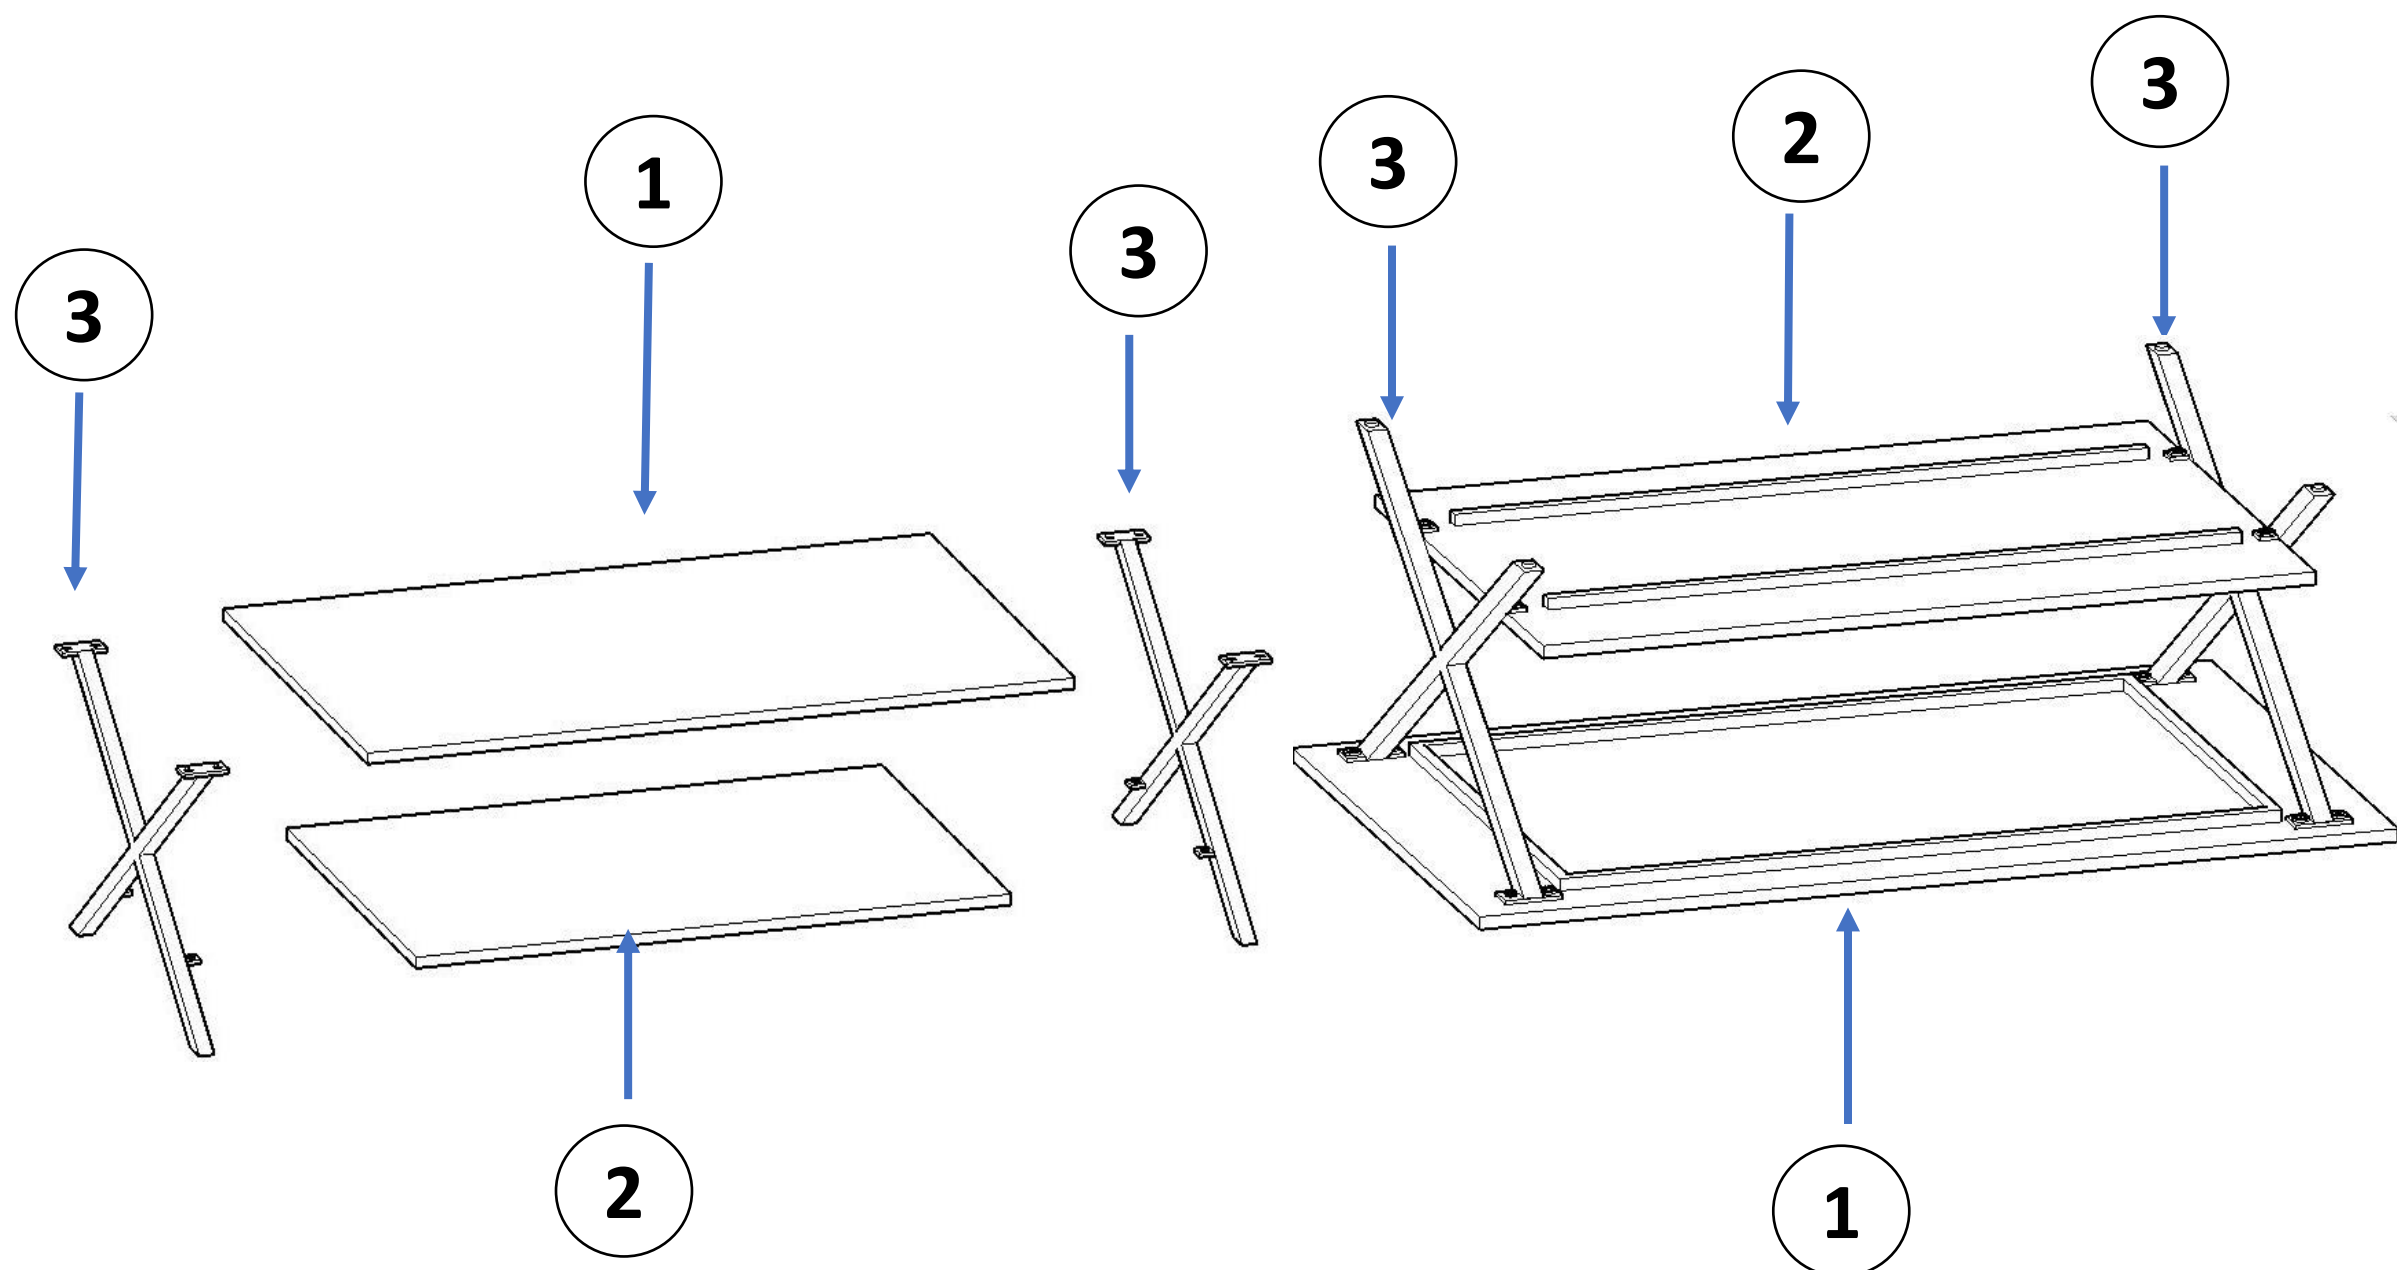

ASSEMBLY INSTRUCTION

36" Coffee Table

REPLACEMENT PARTS

Please do not contact the company purchased from as we can help you faster.
Order replacement parts and hardware at “ www.boltonfurniture.com ”

. Use of power tool to assemble this product will invalidate any claim and damage this product making it unsafe!!!
. Please assemble on a clean soft surface to avoid damage.

Tools Included

Part List – 36” Coffee Table

Identifying the Hardware -Identify the hardware using the illustrations below.

01

02